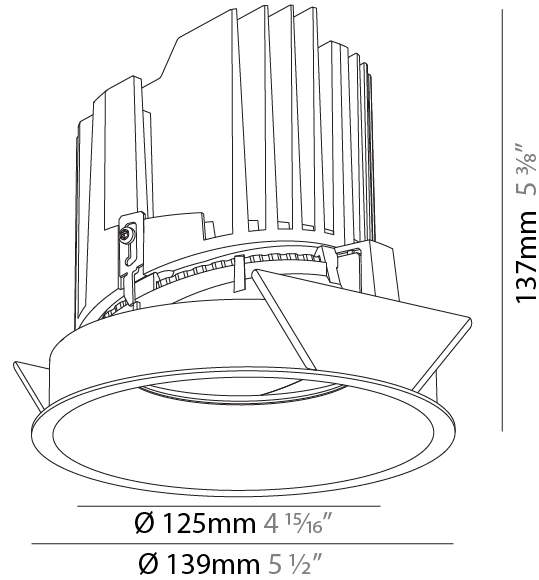

GENERAL

Series: Bioniq
 Subseries: Bioniq Round Semi Adjustable
 Brand: Prolicht
 Division: Architectural
 Mounting Type: Recessed
 Mounting Location: Ceiling
 Subcategory: Downlight

PHYSICAL

Shape: Round
 Diameter (mm): 139
 Diameter (in): 5 1/2
 Height (mm): 137
 Height (in): 5 3/8
 Ceiling Thickness (mm): 10 / 12.5 / 15
 Ceiling Thickness (in): 3/8 or 1/2 or 9/16
 Min. Recessing Depth (mm): 150
 Min. Recessing Depth (in): 5 7/8
 Light Distribution: Adjustable / Downlight
 Weight (kg): 0.814
 Weight (lbs): 1.79
 Fixture Finish: SSR / BKV / CWI / CRY / HAB / LAG / UFT / ITA / RUA / RUR / MIC / FTG / MYG / TWT / LOD / PUS / FRO / FUP / KIA / POP / BLS / SPG / MEY / GOH / GUM / CHC / COM / ABZ / JAG / OBR / MOS / ROR
 Fixture Material: Aluminum Die Cast
 Cut-out Measurements: 130mm / 5 1/8"

LED

Number of LEDs: 1
 Color Temperature (°K): 2700 / 3000 / 3500 / 4000
 Max. Delivered Lumen (lm): 870 / 970 / 1039 / 1060
 Nominal Lumen (lm): 960 / 1070 / 1156 / 1180
 CRI: >90 CRI
 Efficiency (%): 90.5
 Lamp Life (hrs): 50000

OPTICAL

Reflector°: 10
 Adjustability: Rotational 355°; Tilt 10°

RATINGS AND CERTIFICATIONS

Certified By: Certified for North American Standards
 IP rating: IP20

130mm 5 1/8"	150mm 5 7/8"	10 15mm 3/8" 9/16"	10°	355°		